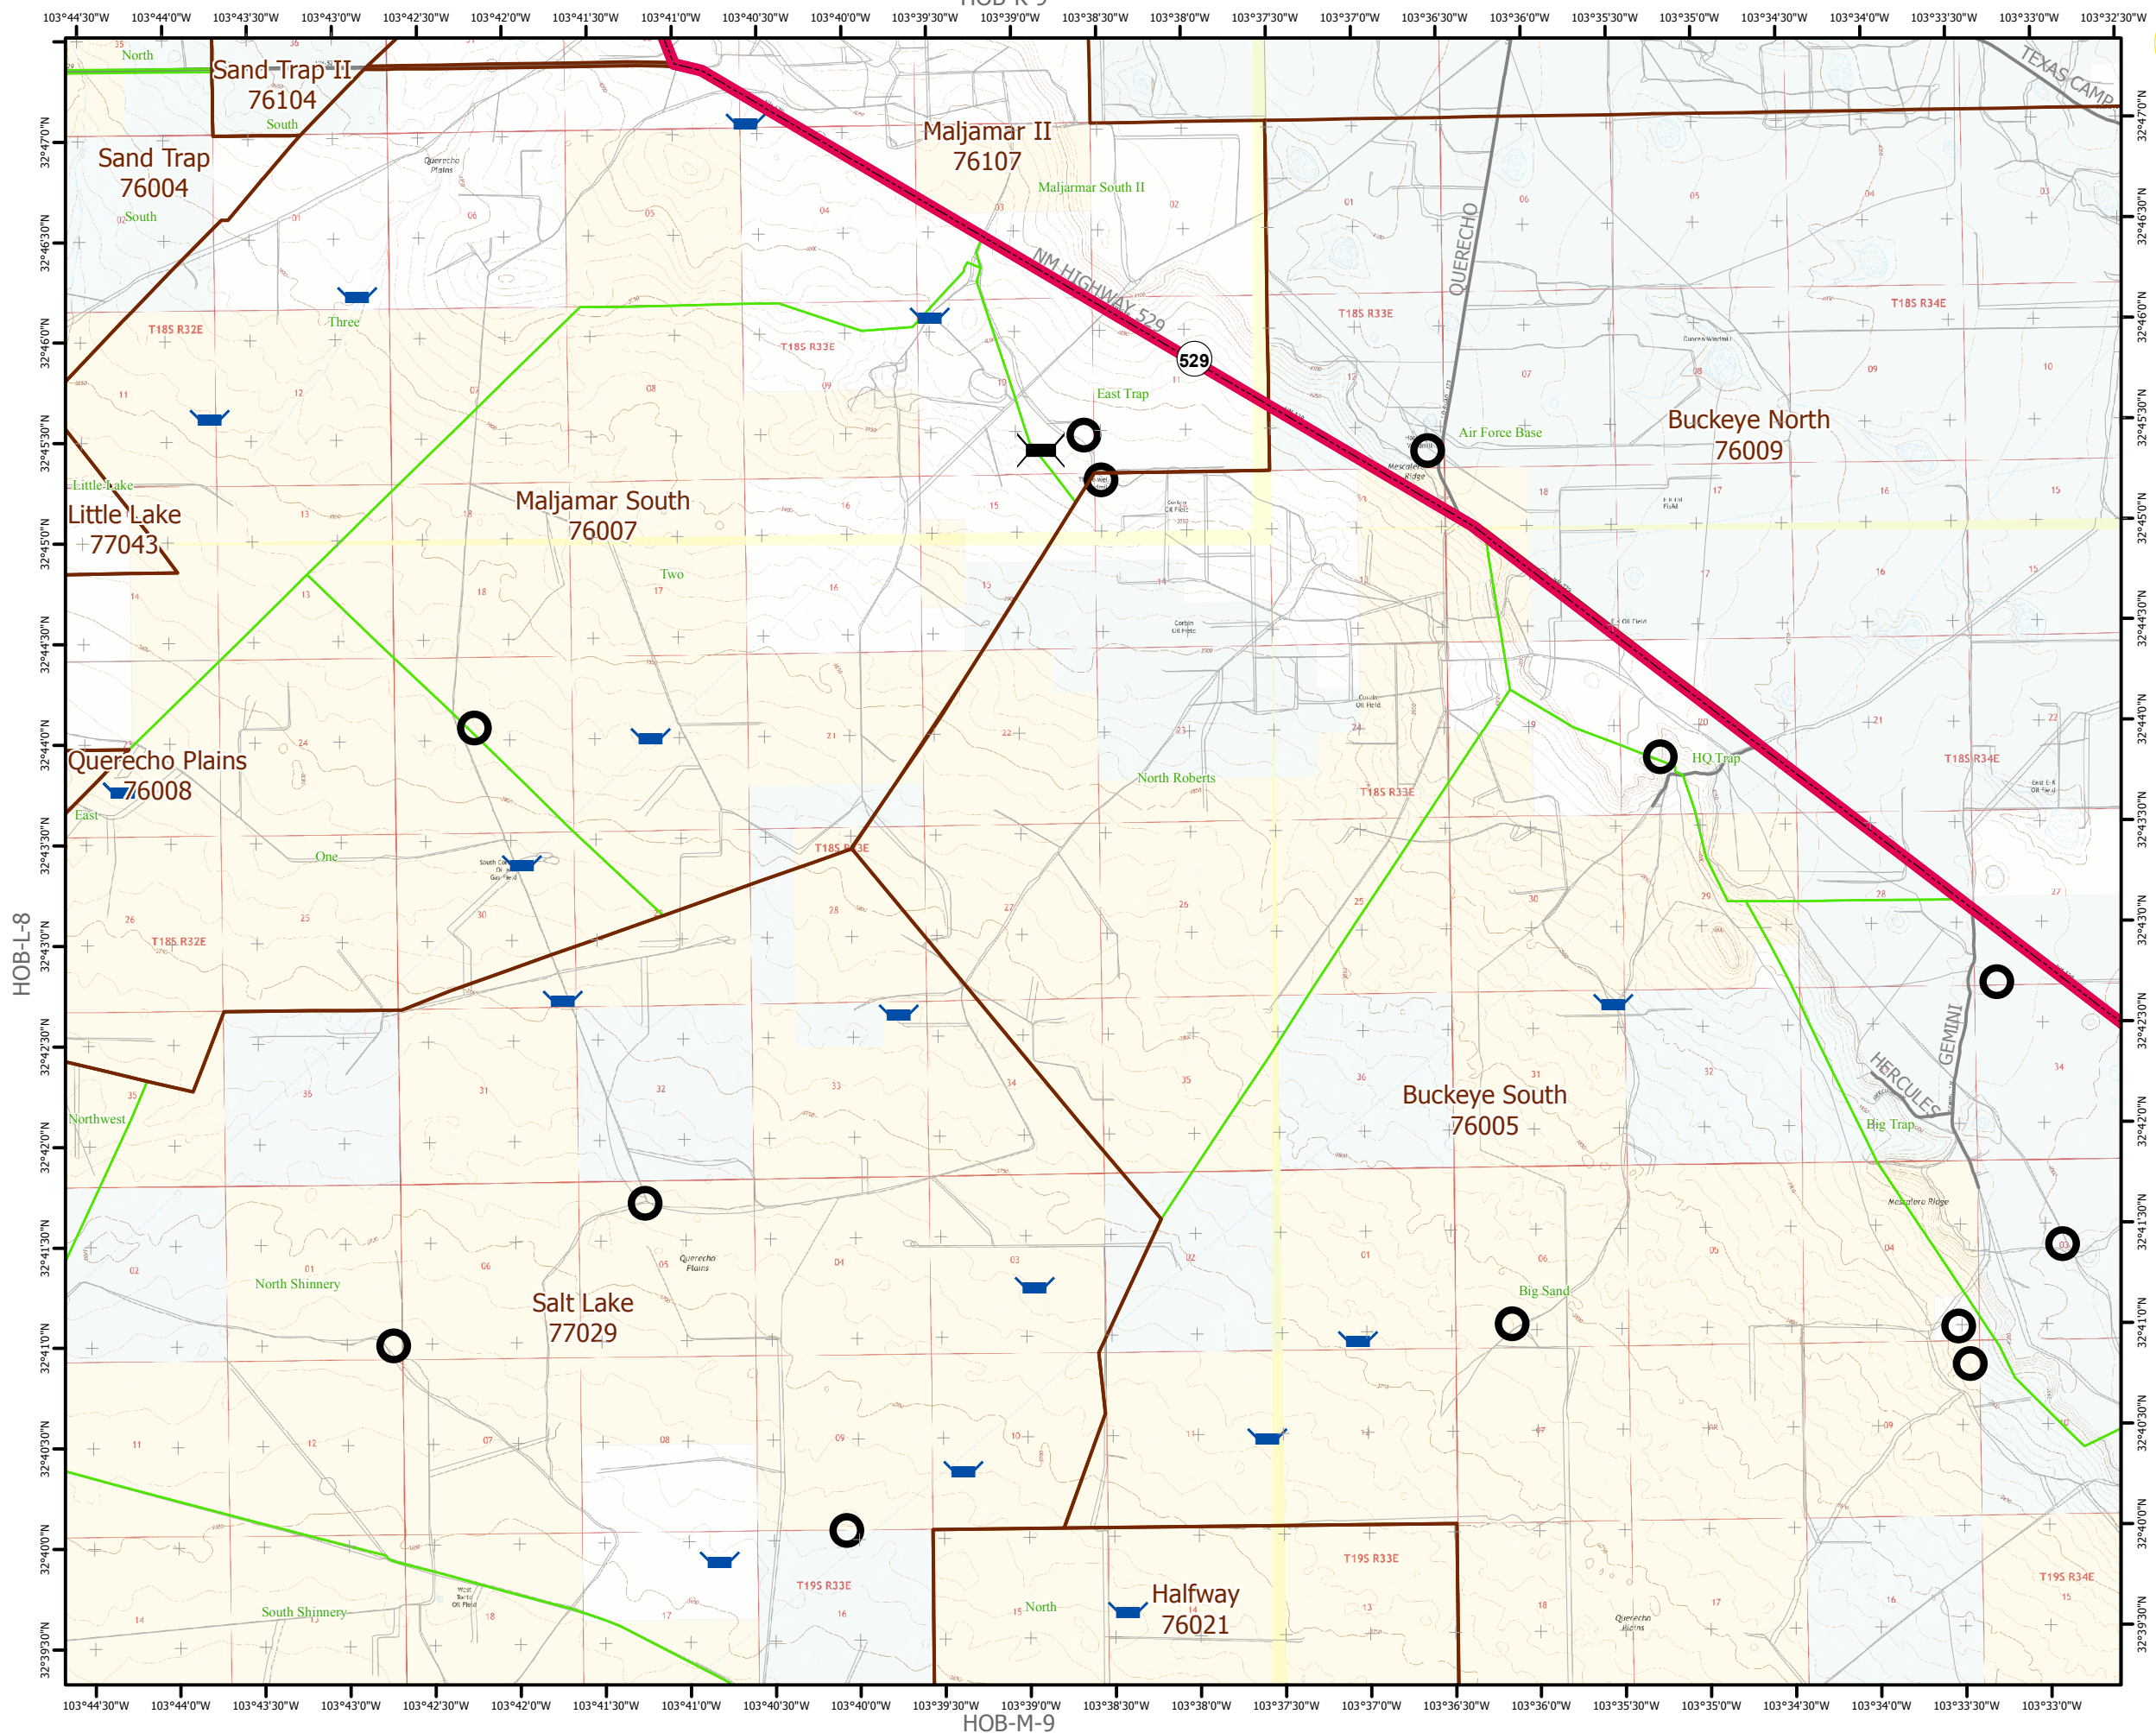

PECOS DISTRICT IAZ ATLAS MAP SHEET HOB-L-9

NOTES

HOB-L-10

HOB-L-8

HOB-M-9

-  Cattleguard
-  Trough
-  Well with Storage
-  Grazing Allotments
-  Bureau of Land Management
-  Private
-  State

No Warranty is made by the Bureau of Land Management as to the accuracy, reliability, or completeness of these data for individual use or aggregate use with other data, or for purposes not intended by the BLM. Spatial information may not meet National Map Accuracy Standards. This information is subject to change without notification.